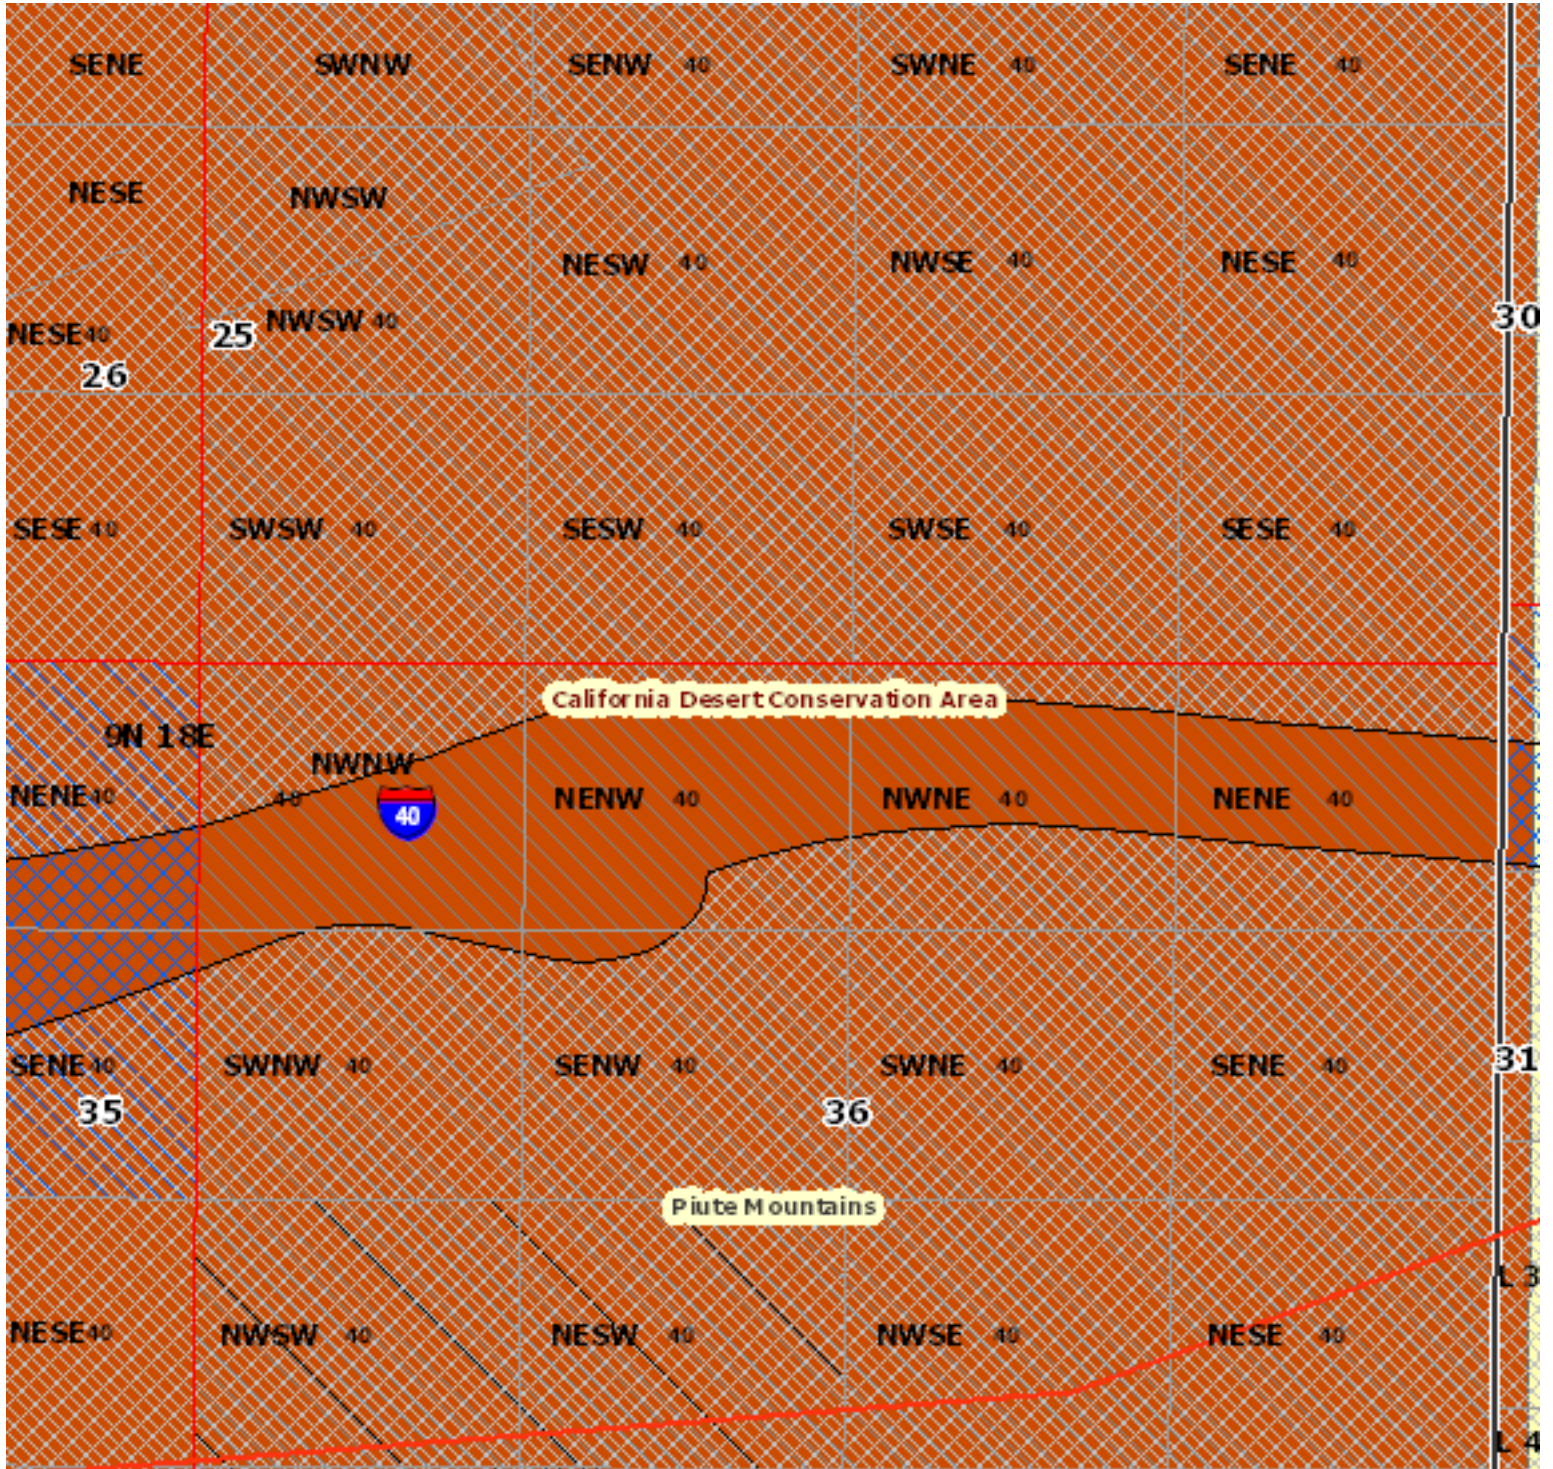

# Mountain Springs Oasis Energy Overlay

Mountain Springs Oasis

2/10/2011

No warranty is made by the BLM for the use of the data for purposes not intended by the BLM.

# Legend

Downloadable PLSS Data			
Townships(BLM) 	Township Boundaries 	Township Labels 	Sections 
Reference Themes			
State Boundaries 	Roads 	Major Roads and Highways 	County Boundaries 
Lakes 	Rivers 	Urban Areas 	National Forests 
Base Maps			
Shaded Relief 	USGS Topos 	Ortho Aerial Photography 	
Surface Management Agency 	PLSS Principal Meridians 	No Base Map 	